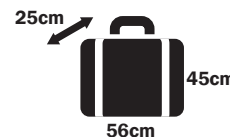

Remember that your hand baggage allowance is 1 piece, which may weigh up to 10kg and measure up to 25 x 45 x 56cm. Hats and handbags should be counted as, or should go inside your 1 piece.

Please remember to bring your boarding pass with you and enjoy your flight!