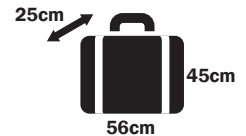

Remember that your hand baggage allowance is 1 piece, which may weigh up to 10kg and measure up to 25 x 45 x 56cm. Hats and handbags should be counted as, or should go inside your 1 piece.

Please remember to bring your boarding pass with you and enjoy your flight!